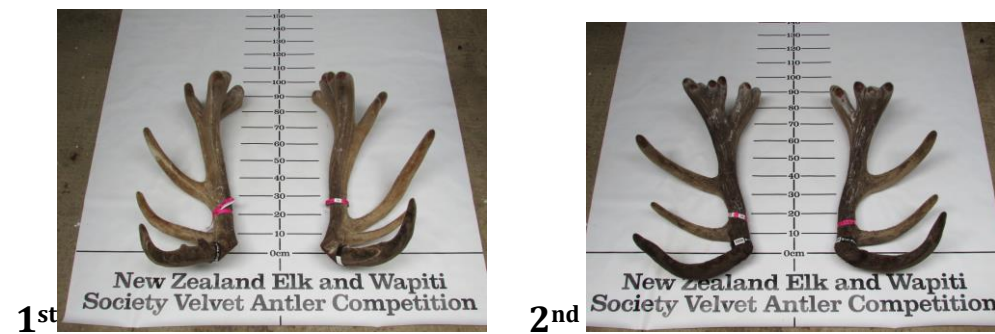

Open Supreme - Elk Wapiti